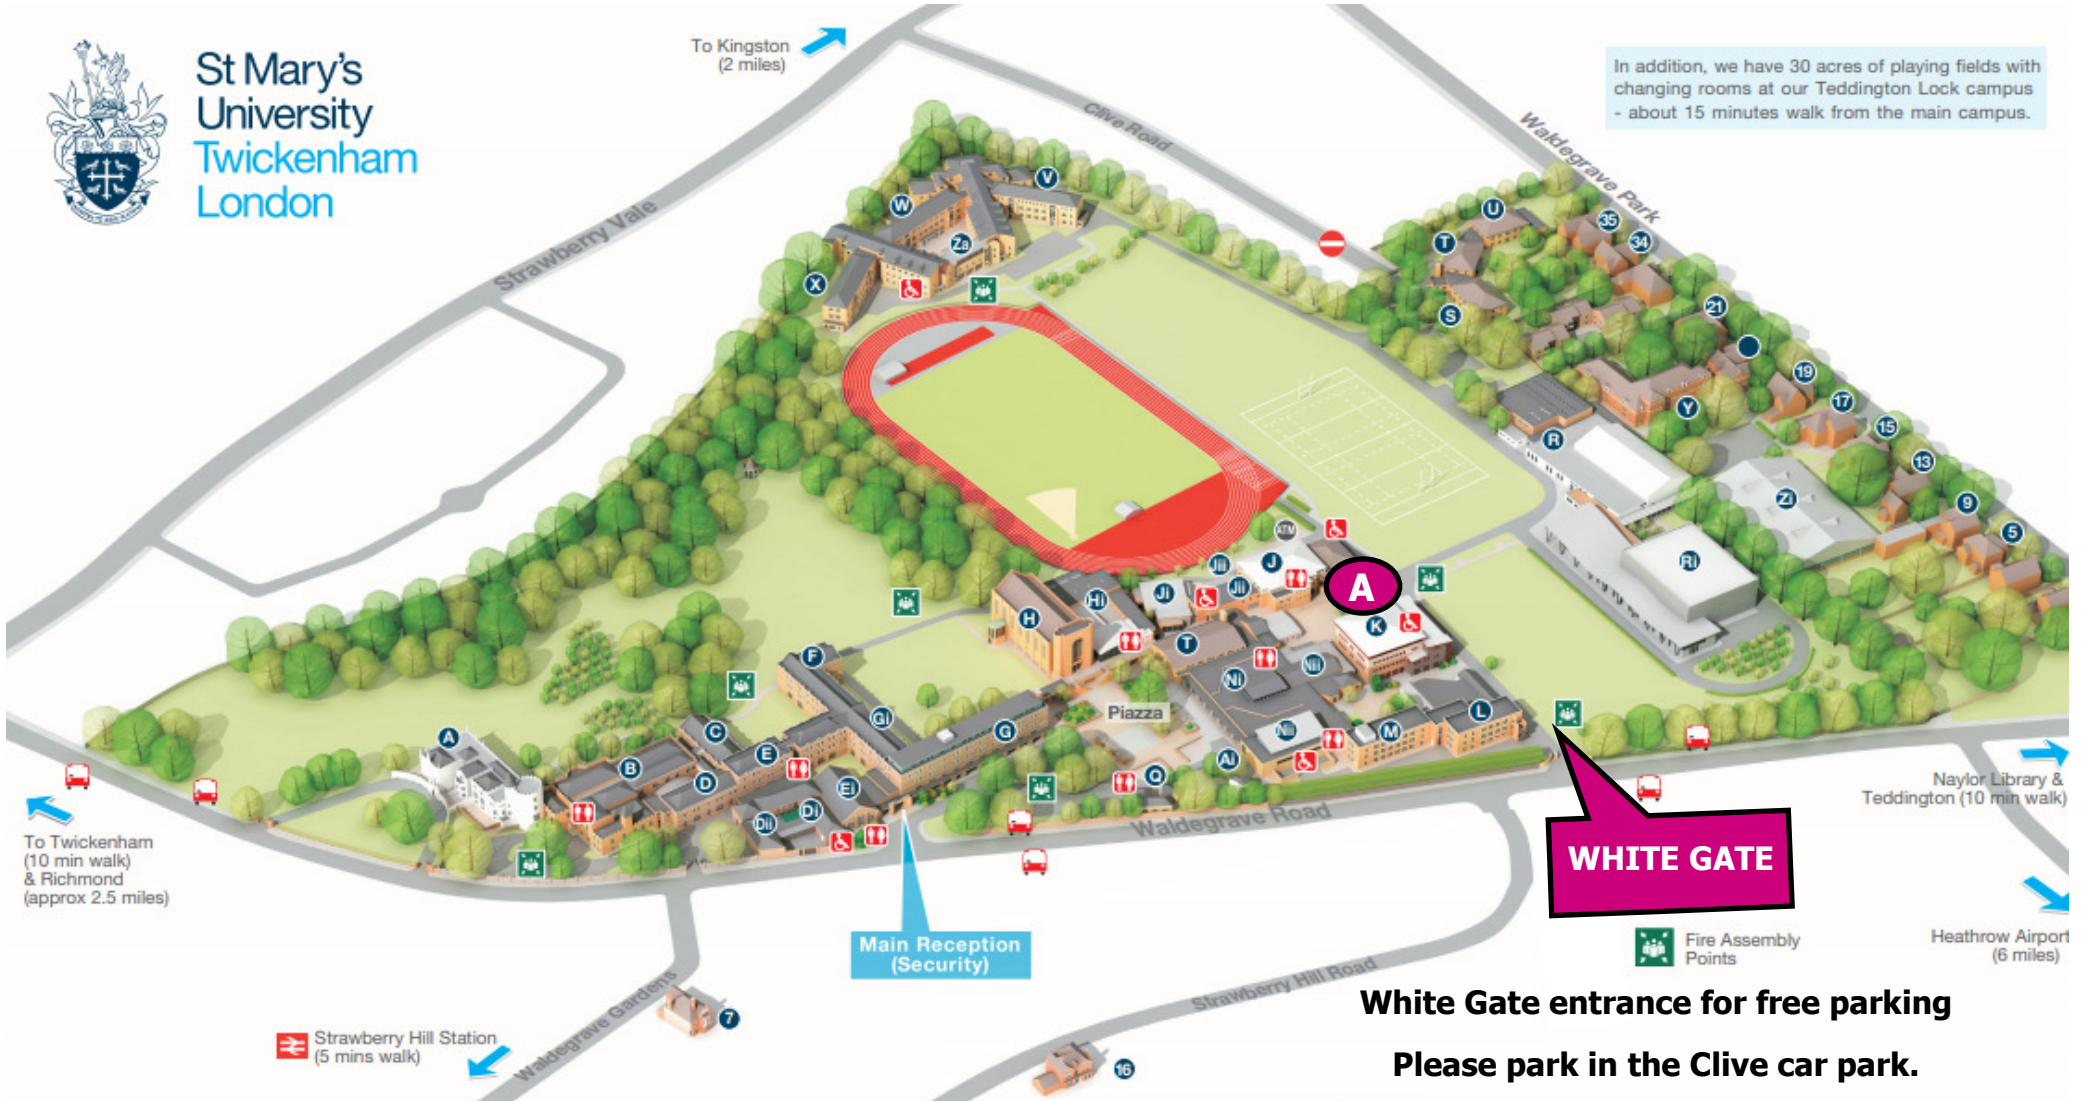

St Mary's
University
Twickenham
London

To Kingston
(2 miles)

In addition, we have 30 acres of playing fields with changing rooms at our Teddington Lock campus - about 15 minutes walk from the main campus.

WHITE GATE

Main Reception
(Security)

White Gate entrance for free parking
Please park in the Clive car park.

St Mary's University,
Waldegrave Road,
Strawberry Hill,
Twickenham
TW1 4SX

Education Block ~ Technical Assemblies and AGM